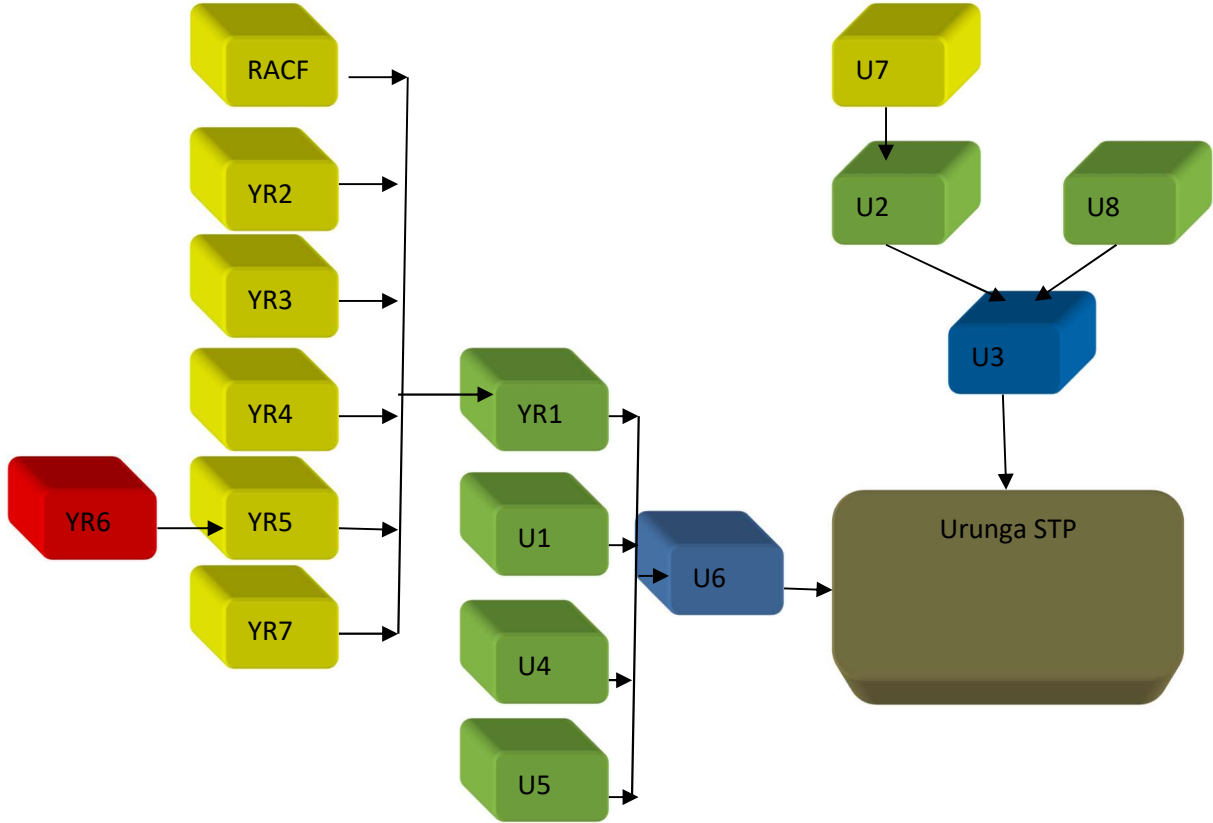

Urunga STP Schematic

- YR1 – Yellow Rock Rd
- YR2 – Vernon Place
- YR3 – Mariner Cr
- YR4 – Caravan Park
- YR5 – Newry island Drive
- YR6 – Island Place
- YR7 – Old Punt Road
- U1 – Hillside Drive
- U2 – Bellingin St
- U3 – Rec Ground
- U4 – Alison Place
- U5 – Bellinger Keys
- U6 – Pilot St
- U7 – Bridge
- U8 – Sports Fields
- RACF – Raleigh Aged Care